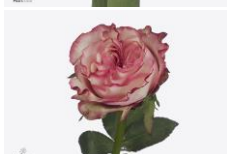

violett

N077D

Tulipa (Double Late Grp)
'Purple Magic'

TU DU PURPLE MAGIC

violett

N077D

Rosa grossblütig Country
Spirit Candy

R GR COUNTRY CANDY